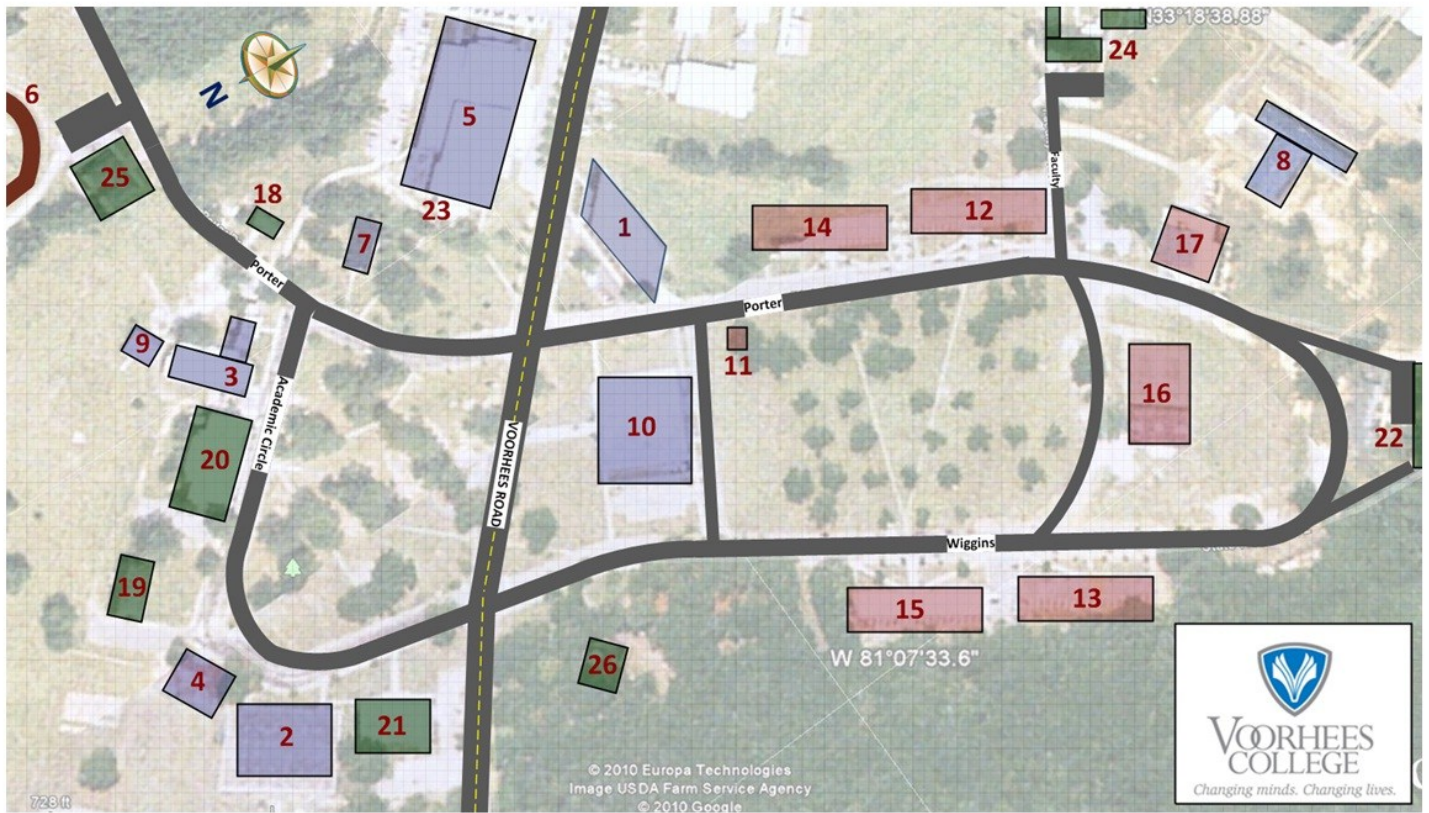

VOORHEES COLLEGE CAMPUS MAP

Color Key – Facilities by Type
Blue – Academic, Red – Residential, Green – Admin/Services

Map Legend

Facility Name	Building No.	Division, Department or Purpose
Golson Humanities Building	1	Div. of General Studies, Education, Arts/Music, Mass Communications
Voorhees Science Center	2	Div. of Arts & Sciences, Biology, Math, Computer Science
Saint James Building	3	Div. of Business & Professional Studies, Finance, Criminal Justice, Sociology
Bedford Hall	4	Faculty Research & Development, Classrooms
Dawson Resource Center	5	Health & Recreation, Athletic Programs, Indoor Pool
Track & Athletic Fields	6	Baseball, Softball, Soccer, Running & Field Events
St. Phillips Chapel	7	Worship, Fellowship with the Living God
RBC Rural Health	8	Community Health Outreach, Healthy Campus Initiatives
College Bookstore	9	Classroom supplies, branded & convenience items.
Wright/Potts Library	10	Research & Archives, Academic Success Center
Security Gate House	11	Campus Visitor/Traffic Control
Battle Hall	12	Freshman Female Dormitory
Blanton Hall	13	Upperclassman Female Dormitory
Guerry-Finley Hall	14	Freshman Male Dormitory
Halmi Hall	15	Campus Security, Infirmary, Mail Room, Upperclassmen Male Dormitory
Menafee Hall	16	Upperclassman Economy Apartments
Dining Hall	17	Student Meals, Catered & Special Events
Admissions	18	Recruiting & Admissions
Wright Hall	19	Financial Aid, Business Office AR/AP, Cashier, Sponsored Programs
Massachusetts Hall	20	Academic Affairs, Registrar, Student Retention, Enrollment, VC-CENTS, IT Dept
Wilkinson Building	21	Residential Life, Student Support Services, Upward Bound, Career Planning, Activities
Physical Plant	22	Grounds & Maintenance, Central Receiving
Tiger Den Student Center	23	Gaming, Fast Foods & Drink, Internet Kiosks
Early Head Start	24	Business Hours Child Care for Faculty, Staff, Students
Booker T. Washington	25	President's Office, Institutional Advancement, Planning & Info Management, Title III
President's Residence	26	VIP Events, Meetings & Accommodations